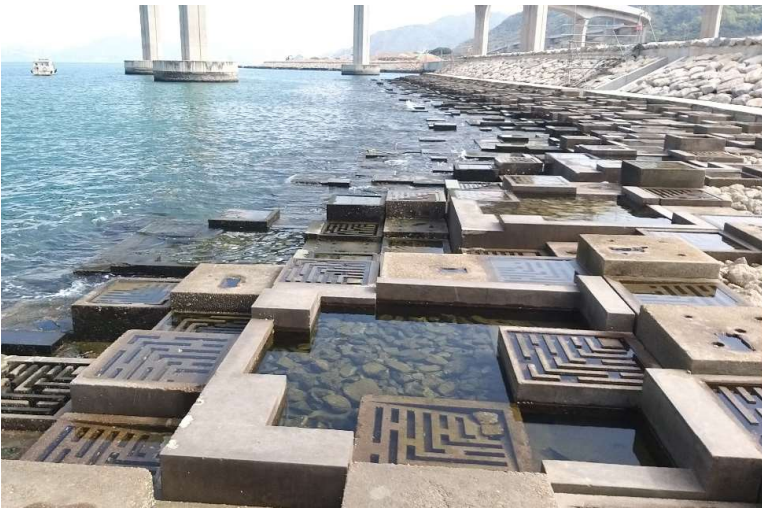

ERM

ANNEX I

ECO-SHORELINE MONITORING

Photographic Records for Mangrove, Vertical and Rocky Eco-shoreline in January 2024

General View of Mangrove Eco-shoreline at Upper Terrace

General View of Mangrove Eco-shoreline at Lower Terrace

General View of Rocky Eco-shoreline

General View of Vertical Eco-shoreline