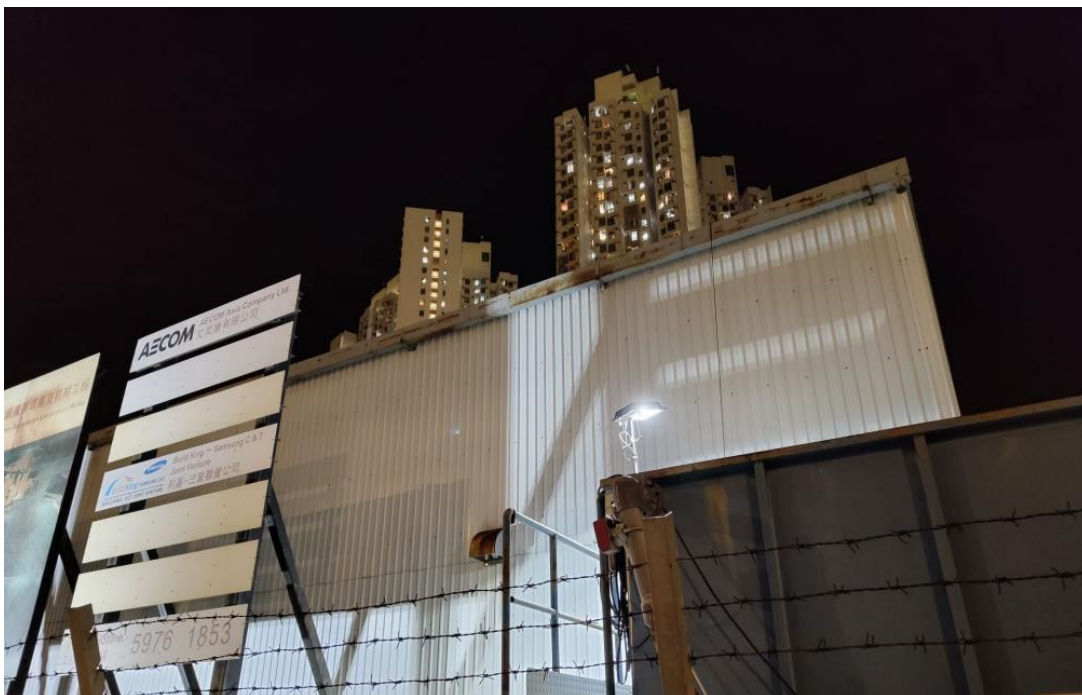

Photo 4 - Natural Rock Material/Planting for Artificial Seawall

Photo 5 - Control of night-time lighting using light hooding