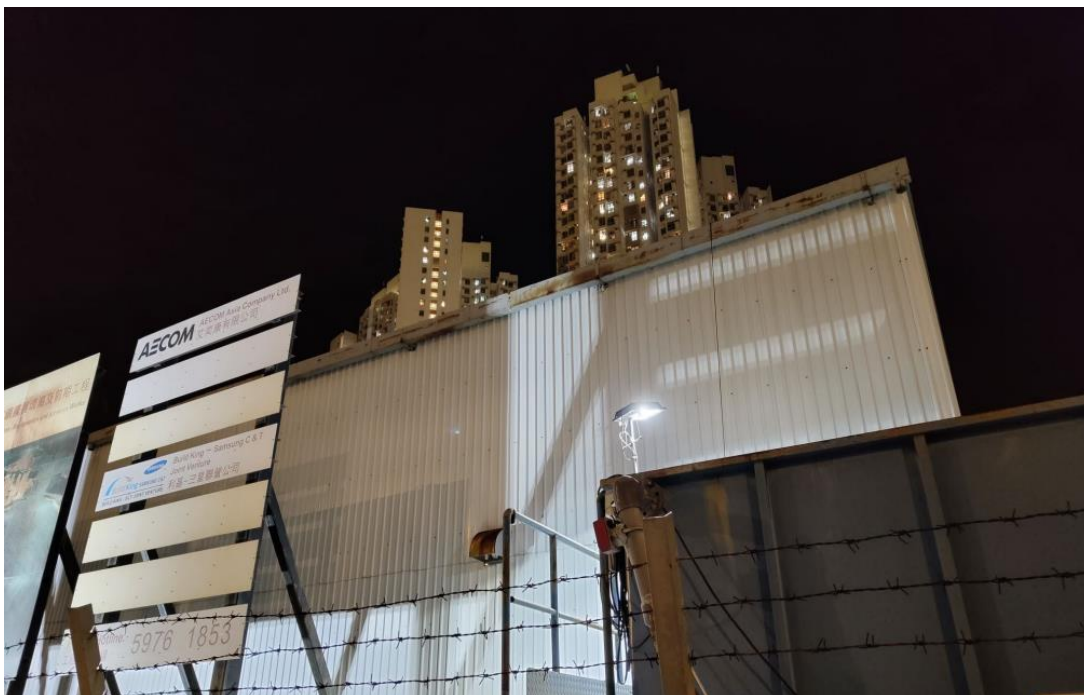

Photo 4 - Natural Rock Material/Planting for Artificial Seawall

Photo 5 - Control of night-time lighting using light hooding