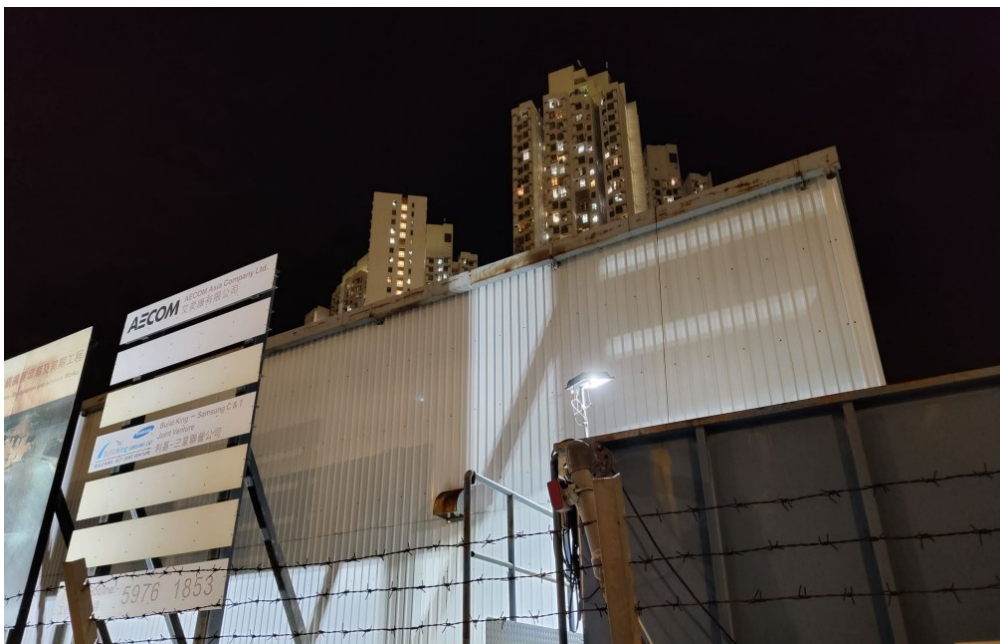

Photo 3 - Natural Rock Material/ Planting for Artificial Seawall

Photo 4 - Control of night-time lighting using light hooding