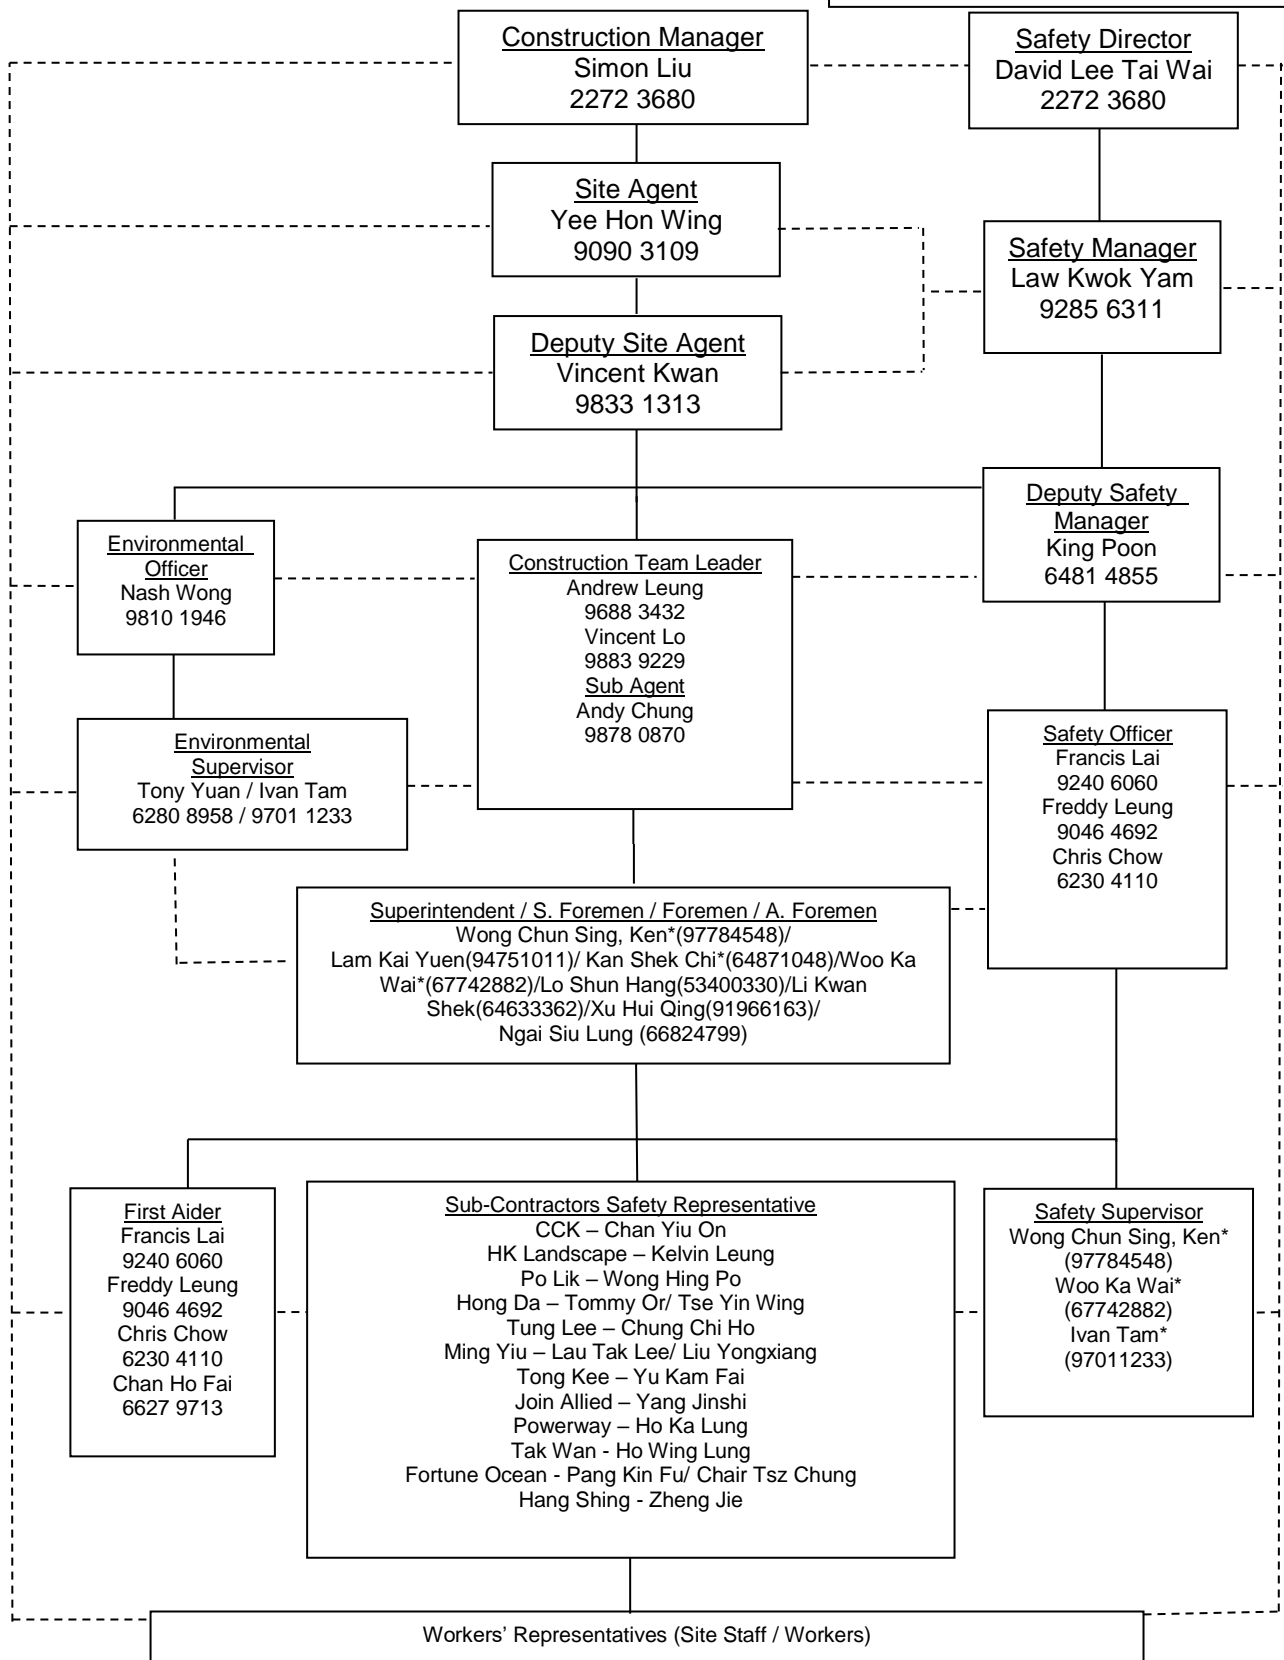

**Site Safety & Environmental Organization Chart**

**Legend:**  
 ——— Line of Authority  
 - - - - - Line of Communication  
 TBC — To Be Confirmed

\*= Safety Supervisor Certificate Holder

Late updated: 2 May 2024