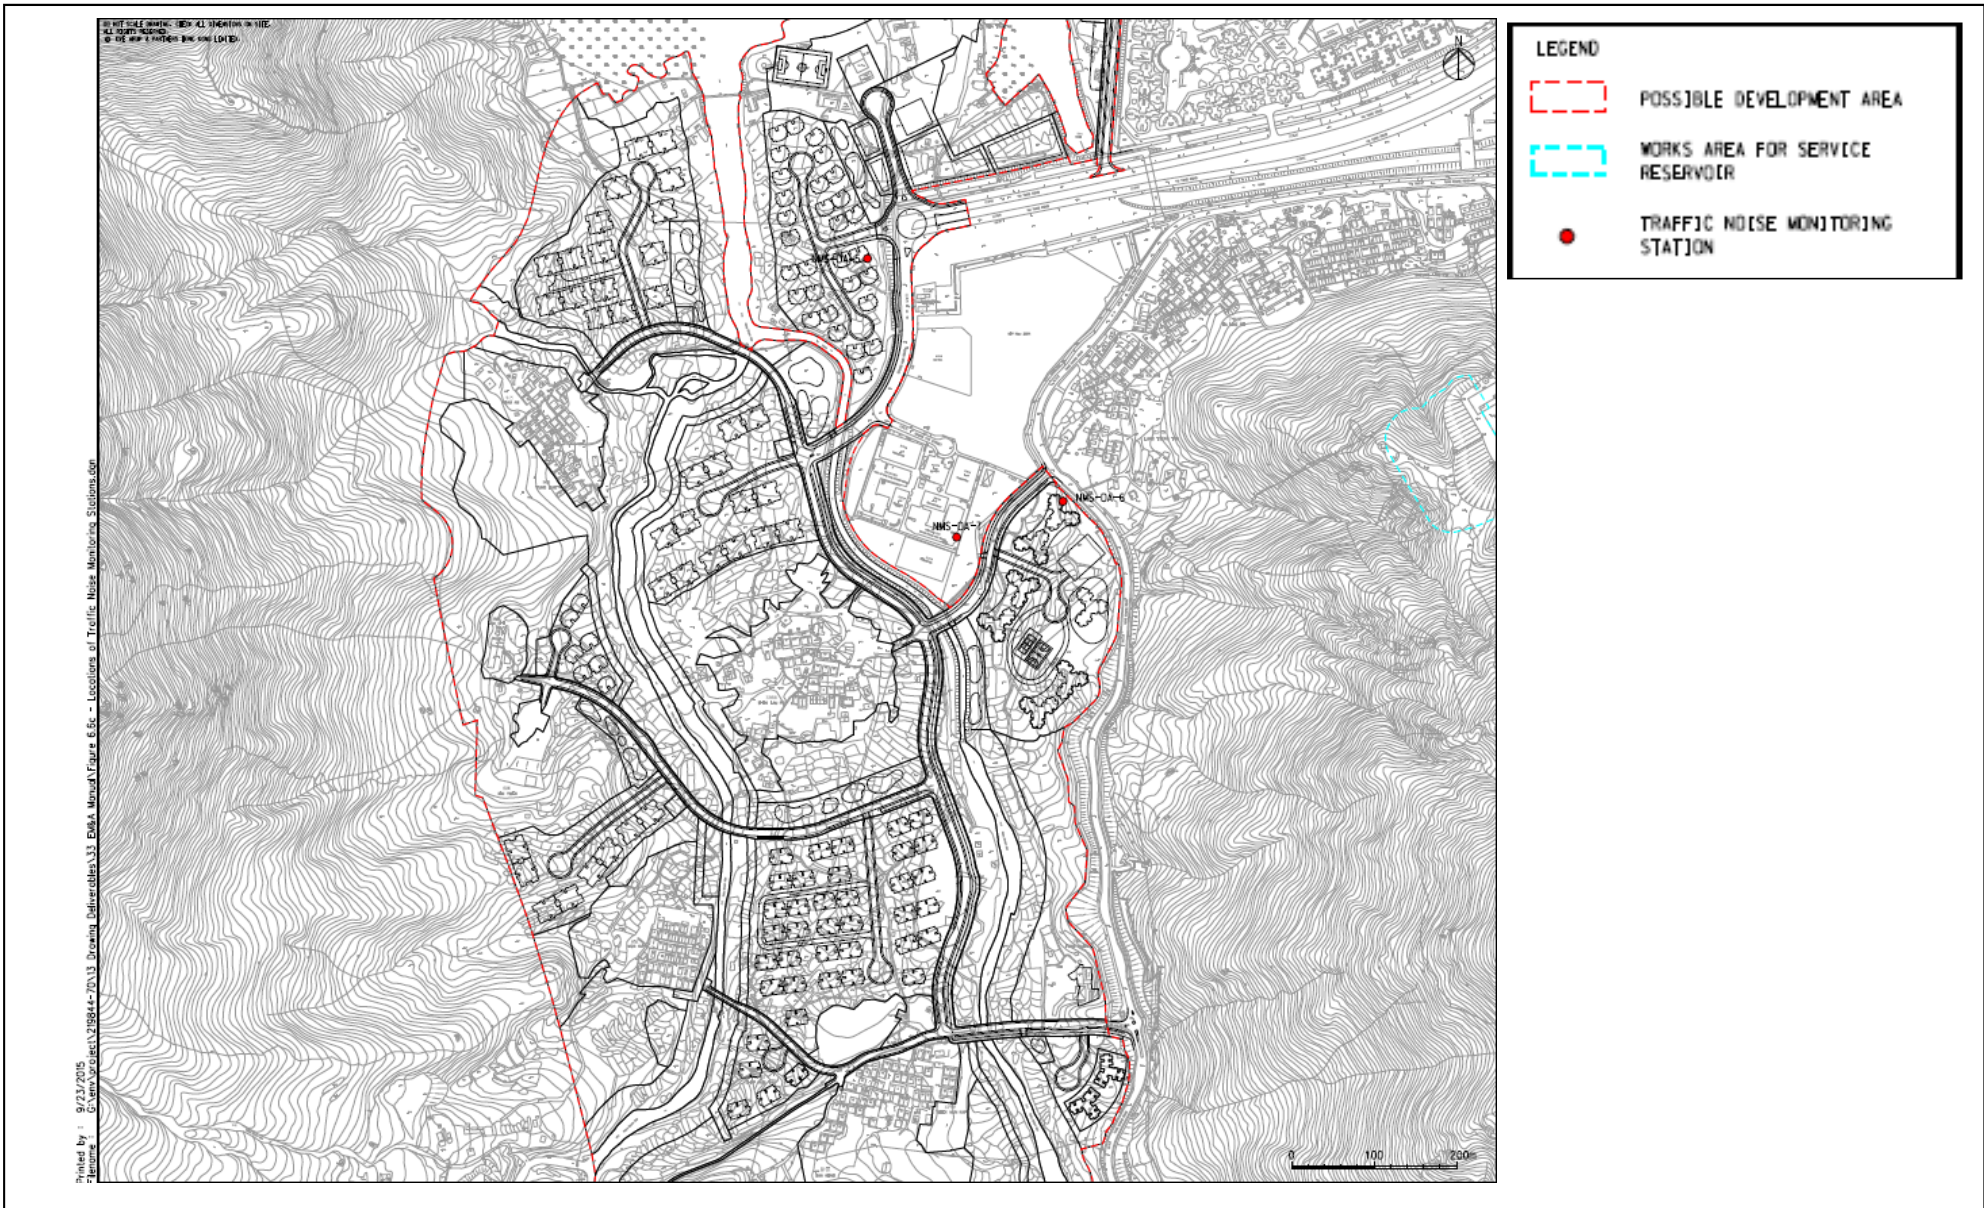

Legend

- Proposed Area for Tung Chung New Town Extension (East)
- Tuen Mun – Chek Lap Kok Link (TM-CLKL)
- Traffic Noise Monitoring Station

Figure 6.6

Traffic Noise Monitoring Station Locations

Figure 6.6a

Locations of Traffic Noise Monitoring Stations at Tung Chung West