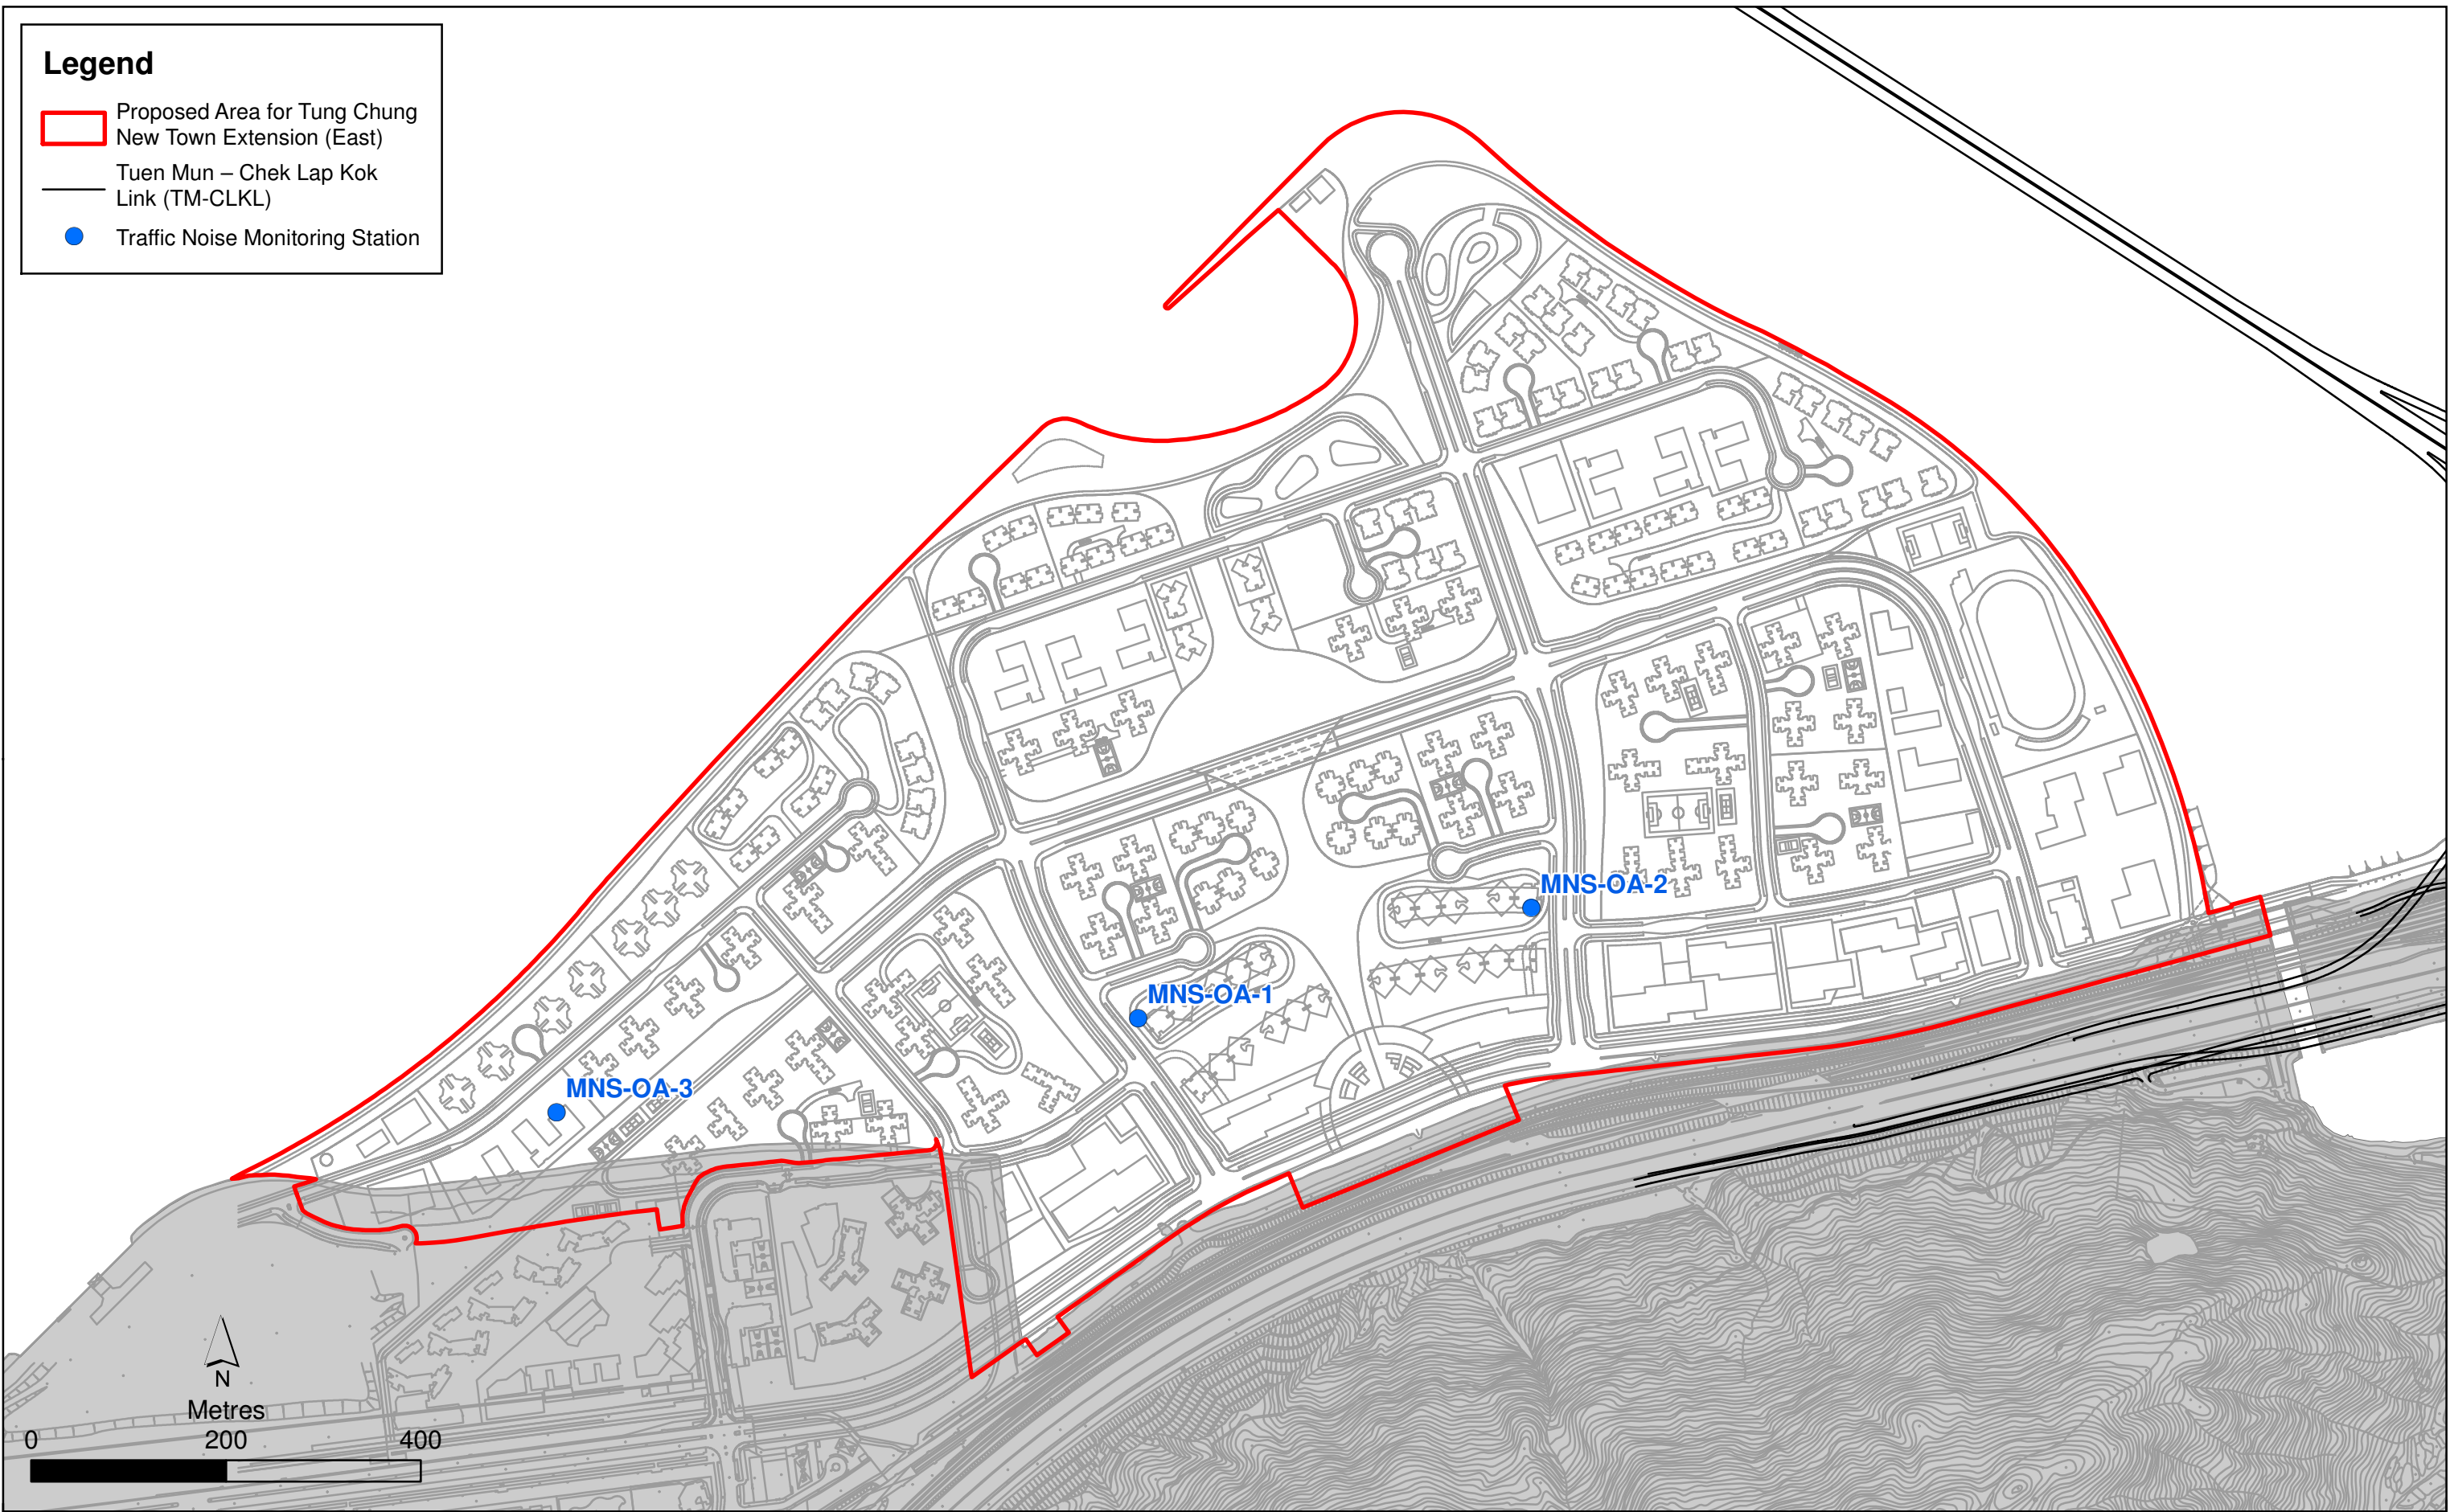

Legend

- Proposed Area for Tung Chung New Town Extension (East)
- Tuen Mun – Chek Lap Kok Link (TM-CLKL)
- Traffic Noise Monitoring Station

Figure 6.6

Traffic Noise Monitoring Station Locations

Figure 6.6a

Locations of Traffic Noise Monitoring Stations at Tung Chung West